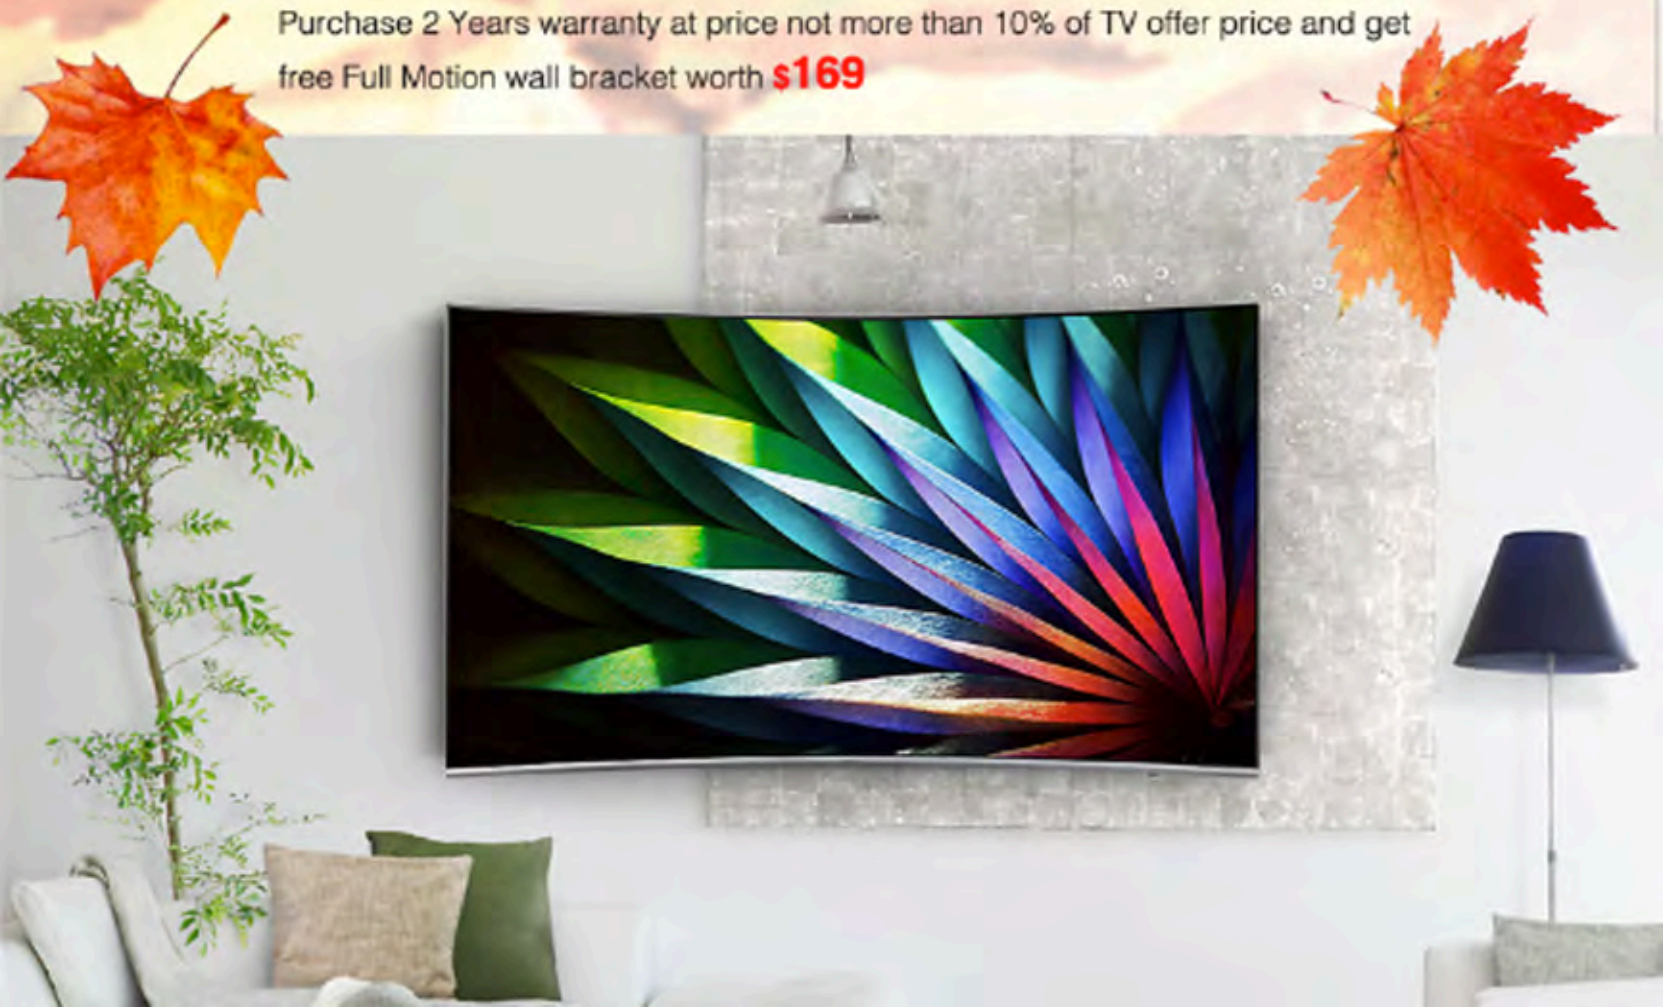

LIVE CHAT with us on this TVs

Click the logo

FLAT PREMIUM SMART TV Series MU7000

UA65MU7000

- Crystal clear lifelike colour (10-bit panel)
- See every lumious detail
- Free from tangled cables

B\$3,599

or Prepaid **\$899.75** x 4 months